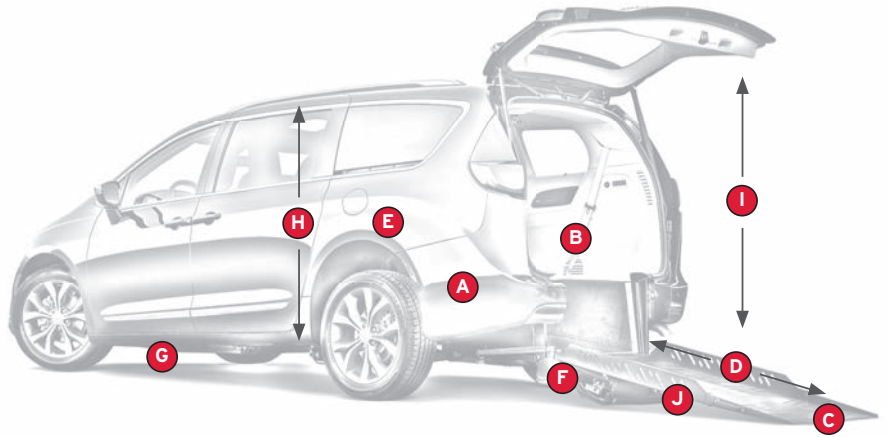

MORE CHOICES. MORE ACCESS. MORE FREEDOM.

**MORE CHOICES.**

**MORE ACCESS.**

**MORE FREEDOM.**

Revability. More than just wheelchair accessible vans, Revability is innovation that means something. It's reliability that makes a difference. Most of all, it's the freedom to connect with the world.

## KEY DIMENSIONS

	Chrysler Pacifica	Dodge Grand Caravan	Toyota Sienna
<b>A</b> Lowered Floor Length	100"/54"	100"/60"	88"/60"
<b>B</b> Lowered Floor Width	36"	35"	35"
<b>C</b> Usable Ramp Width	35"	34"	34"
<b>D</b> Overall Ramp Length (Bi-Fold)	60"	60"	60"
<b>E</b> Distance Between 2nd Row Seats (1 UP)	26"	26"	26"
<b>F</b> Ground Clearance at Rear Frame	9.5"	8"	8"
<b>G</b> Ground Clearance at Skid Plate	5.8"	6"	6"
<b>H</b> Interior Head Room at Center	56"	58.5"	58"
<b>I</b> Rear Entrance Height	56"	56"	57"
<b>J</b> Rear Ramp Angle	9.5°	9.5°	9.5°